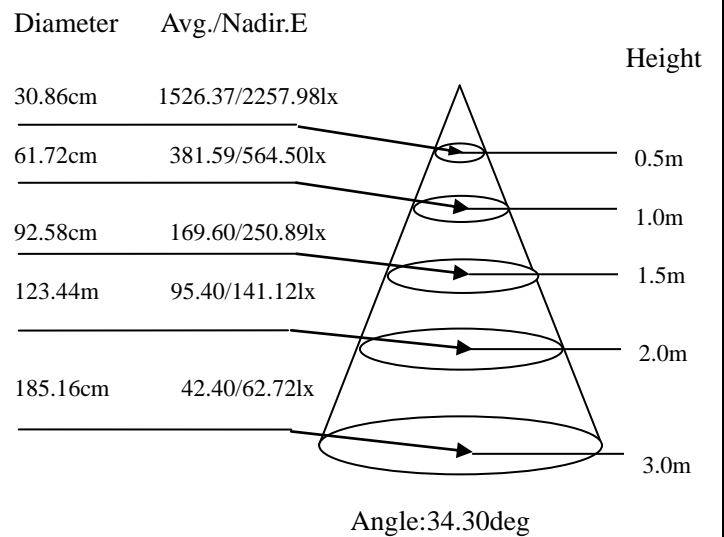

## Line-Up

Model No.	Watts(W)	Light Output(lm)	Dimension(mm)	Light Color(K)	Beam Angle(Degree)
LN-10-7W5-LT-UD-CW-00	6.5-7.5	430±10%	Φ50.2*80.5	6000	30
LN-10-7W5-LT-UD-WW-00		390±10%	Φ50.2*80.5	3000	30

LED LAMP GU10

Drawing

Material	IP
ADC12	20
PC	

LED LAMP GU10

LN-10-7W5-LT-UD-CW-00

Category	Specifications	Unit
Watts	7.5	W
Lumens per Watt(Efficacy)	57	Lm/W
Light Output	430	lm
Light Color(CCT)	6000	K
Beam Angle	30	°(degree)
Color Accuracy(CRI)	80	Ra
Product Weight	120	G
Rating Life	35000	H
Base	GU10	
Input Voltage(AC)	120	V

Luminance Intensity Distribution

Cone Lux Diagram

LED LAMP GU10

LN-10-7W5-LT-UD-WW-00

Category	Specifications	Unit
Watts	7.5	W
Lumens per Watt(Efficacy)	52	Lm/W
Light Output	390	lm
Light Color(CCT)	3000	K
Beam Angle	30	°(degree)
Color Accuracy(CRI)	80	Ra
Product Weight	120	G
Rating Life	35000	H
Base	GU10	
Input Voltage(AC)	120	V

Luminance Intensity Distribution

Cone Lux Diagram