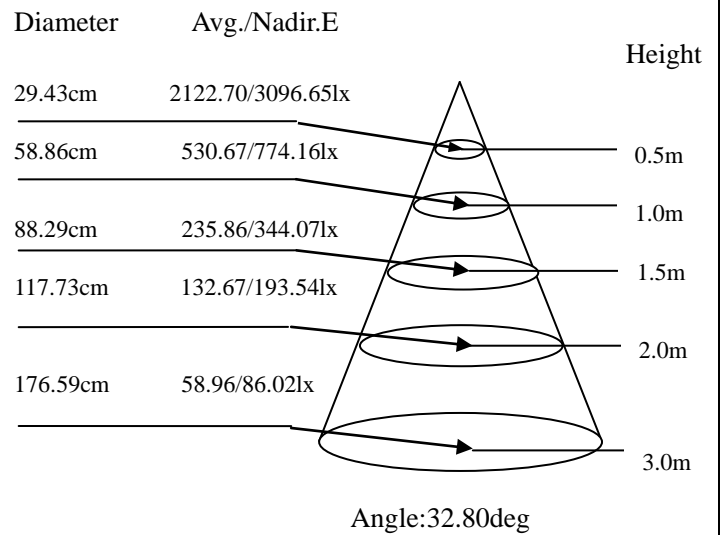

## Line-Up

Model No.	Watts(W)	Light Output(lm)	Dimension(mm)	Light Color(K)	Beam Angle(Degree)
LN-10-7W5-LT-UD-CW-00	6.5-7.5	430±10%	Φ50.2*80.5	6000	30
LN-10-7W5-LT-UD-WW-00		390±10%	Φ50.2*80.5	3000	30

LED LAMP GU10

Drawing

Material	IP
ADC12	20
PC	

LED LAMP GU10

LN-10-7W5-LT-UD-CW-00

Category	Specifications	Unit
Watts	7.5	W
Lumens per Watt(Efficacy)	57	Lm/W
Light Output	430	lm
Light Color(CCT)	6000	K
Beam Angle	30	°(degree)
Color Accuracy(CRI)	80	Ra
Product Weight	120	G
Rating Life	35000	H
Base	GU10	
Input Voltage(AC)	120	V

Luminance Intensity Distribution

Cone Lux Diagram

LED LAMP GU10

LN-10-7W5-LT-UD-WW-00

Category	Specifications	Unit
Watts	7.5	W
Lumens per Watt(Efficacy)	52	Lm/W
Light Output	390	lm
Light Color(CCT)	3000	K
Beam Angle	30	°(degree)
Color Accuracy(CRI)	80	Ra
Product Weight	120	G
Rating Life	35000	H
Base	GU10	
Input Voltage(AC)	120	V