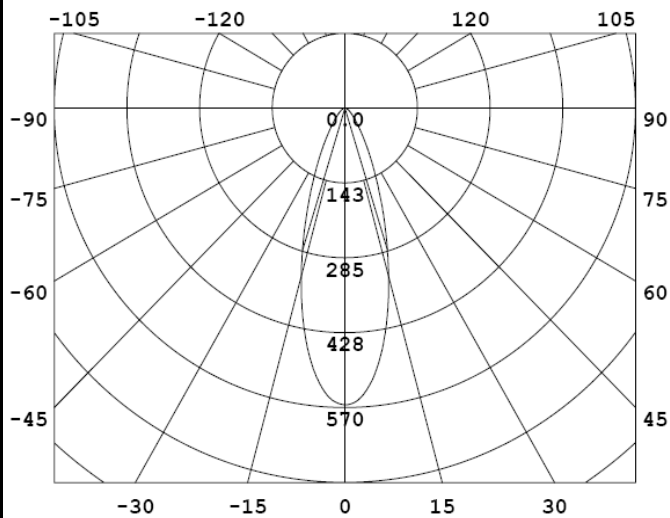

LED LAMP GU10

Drawing

Material	IP
ADC12	20
PC	

LED LAMP GU10

LN-10-7W5-LT-UD-CW-00

Category	Specifications	Unit
Watts	7.5	W
Lumens per Watt(Efficacy)	57	Lm/W
Light Output	430	lm
Light Color(CCT)	6000	K
Beam Angle	30	°(degree)
Color Accuracy(CRI)	80	Ra
Product Weight	120	G
Rating Life	35000	H
Base	GU10	
Input Voltage(AC)	120	V

Luminance Intensity Distribution

Cone Lux Diagram

LED LAMP GU10

LN-10-7W5-LT-UD-WW-00

Category	Specifications	Unit
Watts	7.5	W
Lumens per Watt(Efficacy)	52	Lm/W
Light Output	390	lm
Light Color(CCT)	3000	K
Beam Angle	30	°(degree)
Color Accuracy(CRI)	80	Ra
Product Weight	120	G
Rating Life	35000	H
Base	GU10	
Input Voltage(AC)	120	V

Luminance Intensity Distribution

Cone Lux Diagram