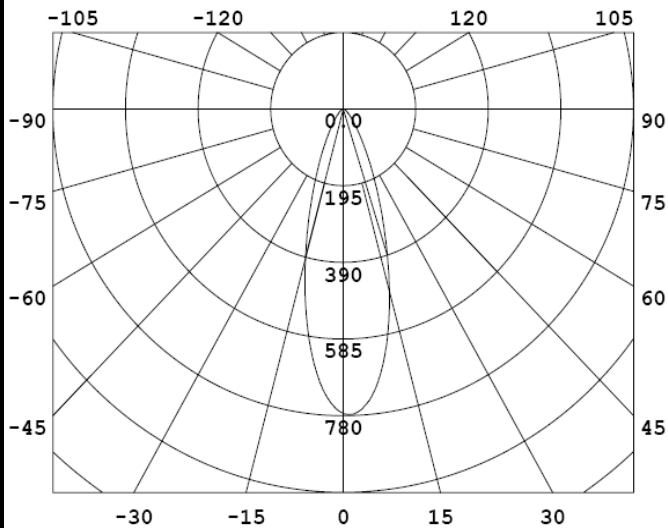

## Line-Up

Model No.	Watts(W)	Light Output(lm)	Dimension(mm)	Light Color(K)	Beam Angle(Degree)
LN-10-7W5-LT-UD-CW-00	6.5-7.5	430±10%	Φ50.2*80.5	6000	30
LN-10-7W5-LT-UD-WW-00		390±10%	Φ50.2*80.5	3000	30

LED LAMP GU10

Drawing

Material	IP
ADC12	20
PC	

LED LAMP GU10

LN-10-7W5-LT-UD-CW-00

Category	Specifications	Unit
Watts	7.5	W
Lumens per Watt(Efficacy)	57	Lm/W
Light Output	430	lm
Light Color(CCT)	6000	K
Beam Angle	30	°(degree)
Color Accuracy(CRI)	80	Ra
Product Weight	120	G
Rating Life	35000	H
Base	GU10	
Input Voltage(AC)	120	V

Luminance Intensity Distribution

Cone Lux Diagram

LED LAMP GU10

LN-10-7W5-LT-UD-WW-00

Category	Specifications	Unit
Watts	7.5	W
Lumens per Watt(Efficacy)	52	Lm/W
Light Output	390	lm
Light Color(CCT)	3000	K
Beam Angle	30	°(degree)
Color Accuracy(CRI)	80	Ra
Product Weight	120	G
Rating Life	35000	H
Base	GU10	
Input Voltage(AC)	120	V