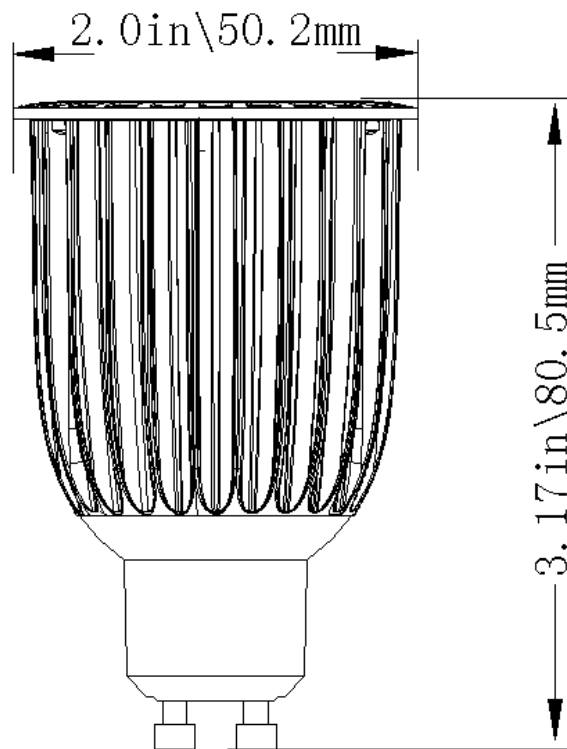

## Line-Up

Model No.	Watts(W)	Light Output(lm)	Dimension(mm)	Light Color(K)	Beam Angle(Degree)
LN-10-7W5-LT-UD-CW-00	6.5-7.5	430±10%	Φ50.2*80.5	6000	30
LN-10-7W5-LT-UD-WW-00		390±10%	Φ50.2*80.5	3000	30

LED LAMP GU10

Drawing

Material	IP
ADC12	20
PC	

LED LAMP GU10

LN-10-7W5-LT-UD-CW-00

Category	Specifications	Unit
Watts	7.5	W
Lumens per Watt(Efficacy)	57	Lm/W
Light Output	430	lm
Light Color(CCT)	6000	K
Beam Angle	30	°(degree)
Color Accuracy(CRI)	80	Ra
Product Weight	120	G
Rating Life	35000	H
Base	GU10	
Input Voltage(AC)	120	V

Luminance Intensity Distribution

Cone Lux Diagram

LED LAMP GU10

LN-10-7W5-LT-UD-WW-00

Category	Specifications	Unit
Watts	7.5	W
Lumens per Watt(Efficacy)	52	Lm/W
Light Output	390	lm
Light Color(CCT)	3000	K
Beam Angle	30	°(degree)
Color Accuracy(CRI)	80	Ra
Product Weight	120	G
Rating Life	35000	H
Base	GU10	
Input Voltage(AC)	120	V

## Revision History

MTime	Changed to: VER	Description of Change		
		Item	From	To
2013-4-24	/	Issue	/	/
2013-4-29	1.01	Size of Carton	L295*W245*H430	L530*W330*H290
2013-5-31	1.02	Watts(W)	7.5±10%	6.5-7.5