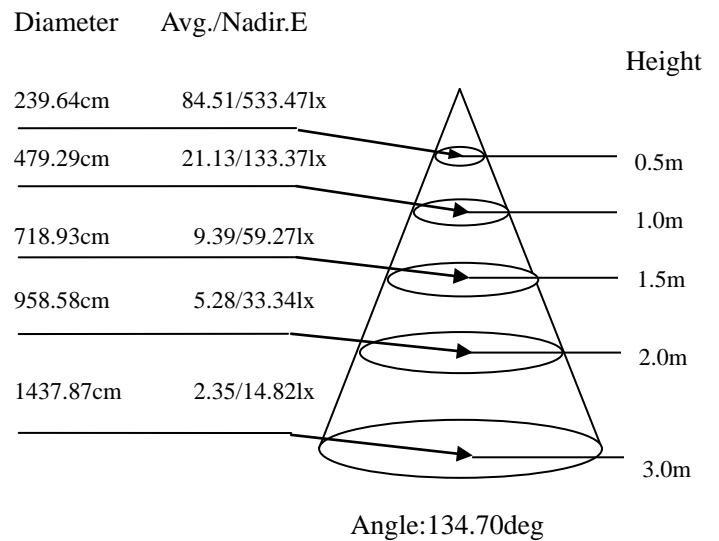

LED LAMP A60

Drawing

Material	IP
ADC12	20
PC	

LED LAMP A60

LN-A60-27-11W-LT-UD-CW-00

Category	Specifications	Unit
Watts	11	W
Lumens per Watt(Efficacy)	76	Lm/W
Light Output	840	lm
Light Color(CCT)	6000	K
Beam Angle	120	°(degree)
Color Accuracy(CRI)	80	Ra
Product Weight	260	G
Rating Life	35000	H
Base	E26	
Input Voltage(AC)	120	V

Luminance Intensity Distribution

Cone Lux Diagram

LED LAMP A60

LN-A60-27-11W-LT-UD-WW-00

Category	Specifications	Unit
Watts	11	W
Lumens per Watt(Efficacy)	71	Lm/W
Light Output	780	lm
Light Color(CCT)	3000	K
Beam Angle	120	°(degree)
Color Accuracy(CRI)	80	Ra
Product Weight	260	G
Rating Life	35000	H
Base	E26	
Input Voltage(AC)	120	V

Luminance Intensity Distribution

Cone Lux Diagram

LED LAMP A60

Product Packaging	Specifications	Unit
Product Dimension	Φ60*H123	mm
Net Weight	0.26	Kg
Size of box	L62*W62*H137	mm
Gross Weight	0.29	Kg
Size of Carton	L530*W330*H290	mm
Qty/ Carton	80	PCS
Weight/ Carton	23.98	Kg