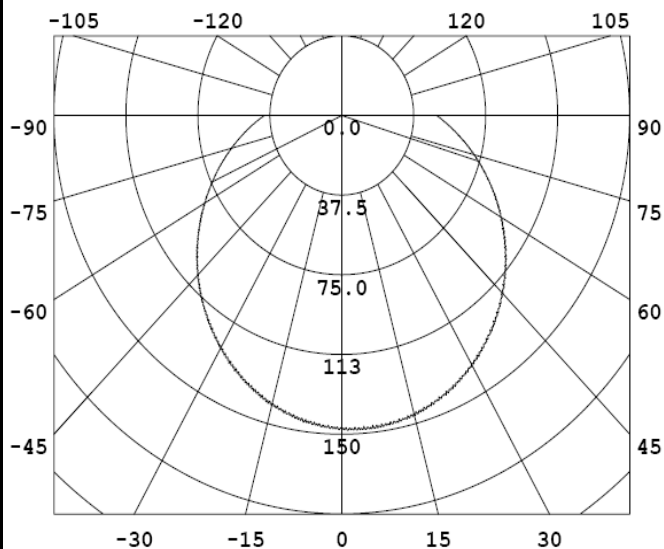

LED LAMP A60

Drawing

Material	IP
ADC12	20
PC	

LED LAMP A60

LN-A60-27-11W-LT-UD-CW-00

Category	Specifications	Unit
Watts	11	W
Lumens per Watt(Efficacy)	76	Lm/W
Light Output	840	lm
Light Color(CCT)	6000	K
Beam Angle	120	°(degree)
Color Accuracy(CRI)	80	Ra
Product Weight	260	G
Rating Life	35000	H
Base	E26	
Input Voltage(AC)	120	V

Luminance Intensity Distribution

Cone Lux Diagram

LED LAMP A60

LN-A60-27-11W-LT-UD-WW-00

Category	Specifications	Unit
Watts	11	W
Lumens per Watt(Efficacy)	71	Lm/W
Light Output	780	lm
Light Color(CCT)	3000	K
Beam Angle	120	°(degree)
Color Accuracy(CRI)	80	Ra
Product Weight	260	G
Rating Life	35000	H
Base	E26	
Input Voltage(AC)	120	V