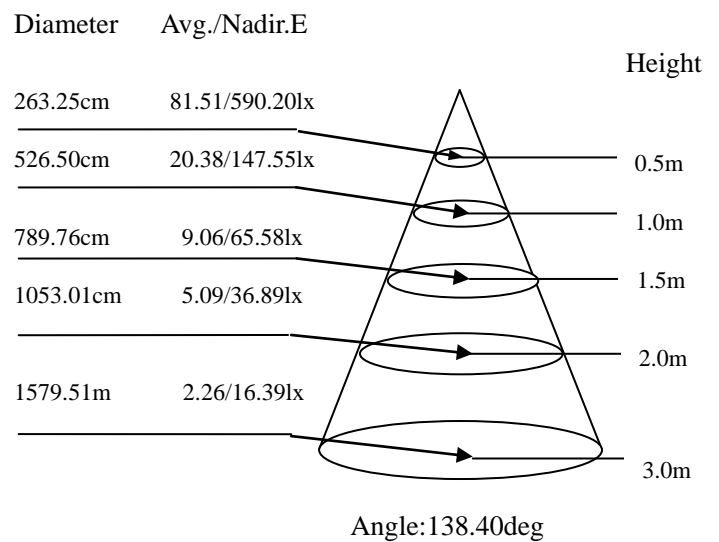

LED LAMP A60

Drawing

Material	IP
ADC12	20
PC	

LED LAMP A60

LN-A60-27-11W-LT-UD-CW-00

Category	Specifications	Unit
Watts	11	W
Lumens per Watt(Efficacy)	76	Lm/W
Light Output	840	lm
Light Color(CCT)	6000	K
Beam Angle	120	°(degree)
Color Accuracy(CRI)	80	Ra
Product Weight	260	G
Rating Life	35000	H
Base	E26	
Input Voltage(AC)	120	V

Luminance Intensity Distribution

Cone Lux Diagram

LED LAMP A60

LN-A60-27-11W-LT-UD-WW-00

Category	Specifications	Unit
Watts	11	W
Lumens per Watt(Efficacy)	71	Lm/W
Light Output	780	lm
Light Color(CCT)	3000	K
Beam Angle	120	°(degree)
Color Accuracy(CRI)	80	Ra
Product Weight	260	G
Rating Life	35000	H
Base	E26	
Input Voltage(AC)	120	V

Luminance Intensity Distribution

Cone Lux Diagram

LED LAMP A60

Product Packaging	Specifications	Unit
Product Dimension	Φ60*H123	mm
Net Weight	0.26	Kg
Size of box	L62*W62*H137	mm
Gross Weight	0.29	Kg
Size of Carton	L530*W330*H290	mm
Qty/ Carton	80	PCS
Weight/ Carton	23.98	Kg