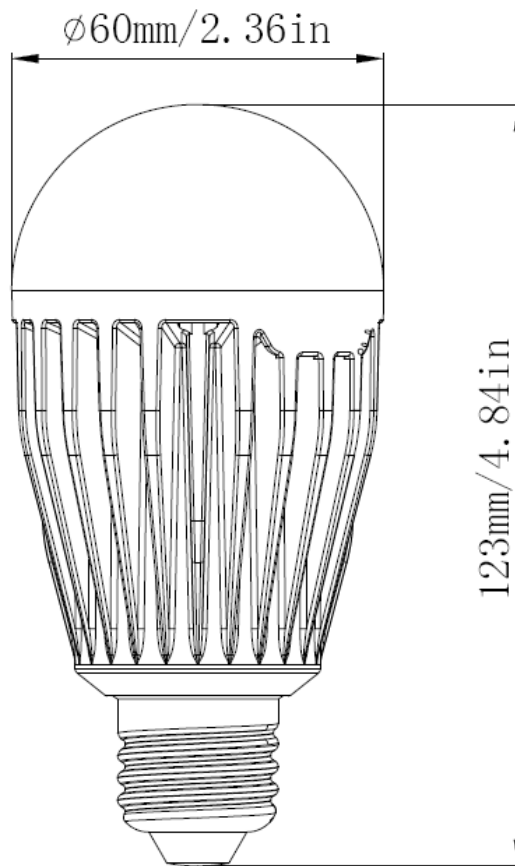

LN Lighting technical data

LED LAMP DIMMABLE A60

Lighting technical data

**LED A60 is an alternative light source
with longer life and uniformed light distribution**

LED LAMP A60

Line-Up

Model No.	Watts(W)	Light Output(lm)	Dimension(mm)	Light Color(K)	Beam Angle(Degree)
LN-A60-27-11W-LT-UD-CW-00	11 ± 10%	840 ± 10%	Φ60*H123	6000	120
LN-A60-27-11W-LT-UD-WW-00		780 ± 10%	Φ60*H123	3000	120

LED LAMP A60

Drawing

Material	IP
ADC12	20
PC	

LED LAMP A60

LN-A60-27-11W-LT-UD-CW-00

Category	Specifications	Unit
Watts	11	W
Lumens per Watt(Efficacy)	76	Lm/W
Light Output	840	lm
Light Color(CCT)	6000	K
Beam Angle	120	°(degree)
Color Accuracy(CRI)	80	Ra
Product Weight	260	G
Rating Life	35000	H
Base	E26	
Input Voltage(AC)	120	V

Luminance Intensity Distribution

Cone Lux Diagram

LED LAMP A60

LN-A60-27-11W-LT-UD-WW-00

Category	Specifications	Unit
Watts	11	W
Lumens per Watt(Efficacy)	71	Lm/W
Light Output	780	lm
Light Color(CCT)	3000	K
Beam Angle	120	°(degree)
Color Accuracy(CRI)	80	Ra
Product Weight	260	G
Rating Life	35000	H
Base	E26	
Input Voltage(AC)	120	V

Luminance Intensity Distribution

Cone Lux Diagram

LED LAMP A60

Product Packaging	Specifications	Unit
Product Dimension	Φ60*H123	mm
Net Weight	0.26	Kg
Size of box	L62*W62*H137	mm
Gross Weight	0.29	Kg
Size of Carton	L530*W330*H290	mm
Qty/ Carton	80	PCS
Weight/ Carton	23.98	Kg