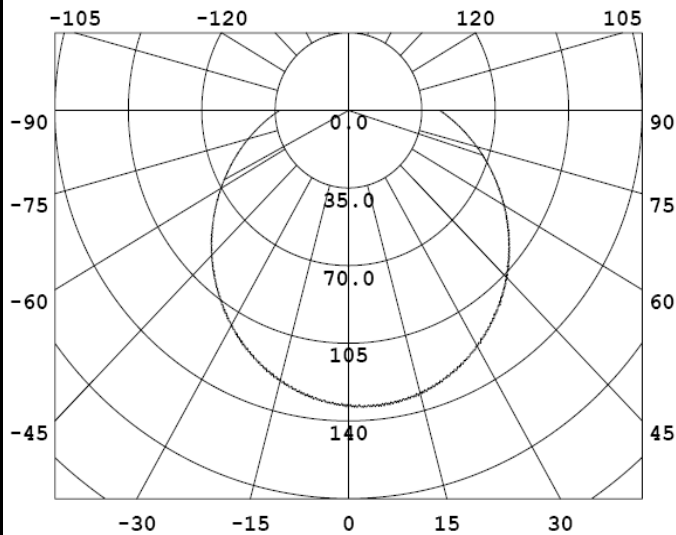

LED LAMP A60

LN-A60-27-11W-LT-UD-WW-00

Category	Specifications	Unit
Watts	11	W
Lumens per Watt(Efficacy)	71	Lm/W
Light Output	780	lm
Light Color(CCT)	3000	K
Beam Angle	120	°(degree)
Color Accuracy(CRI)	80	Ra
Product Weight	260	G
Rating Life	35000	H
Base	E26	
Input Voltage(AC)	120	V

Luminance Intensity Distribution